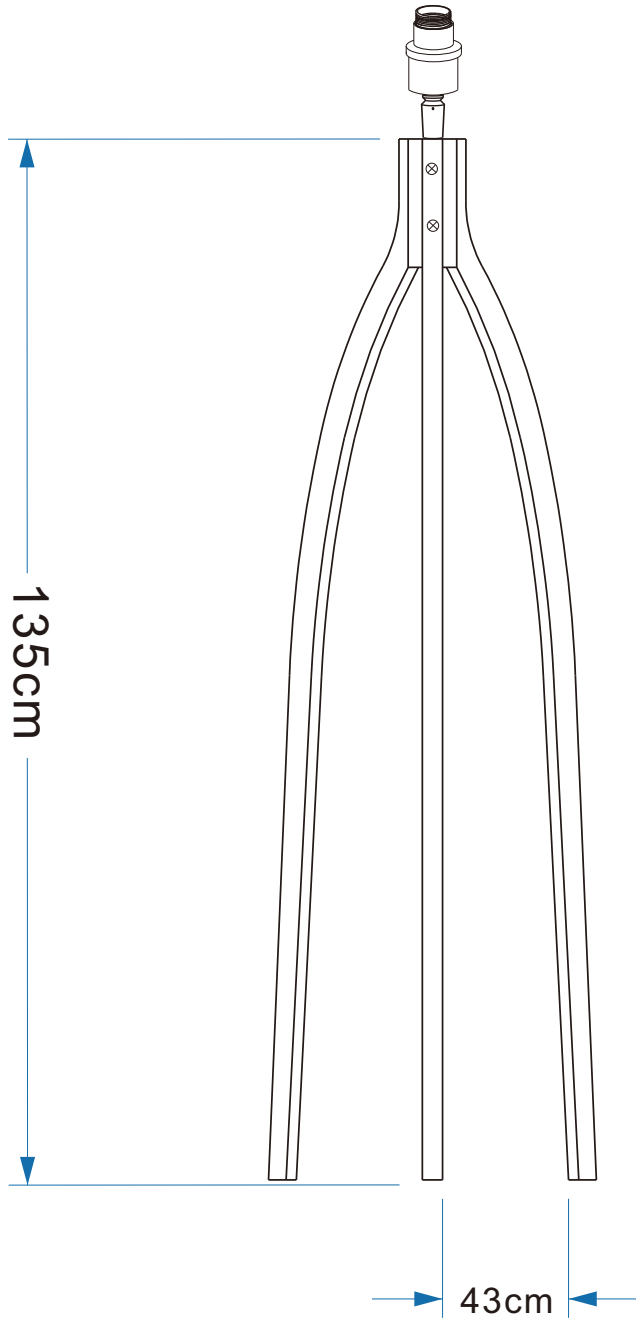

# GOOD& MOJO

- Technical drawing & packing details -

## ANNAPURNA/F

### PACKING DETAILS

Box size: 21.5 X 9.5 X 55 CM  
Total cbm: 0. 01 cbm  
G.w.: 2.4 KGS  
N.w.: 2.3 KGS  
Number of boxes: 1 pc